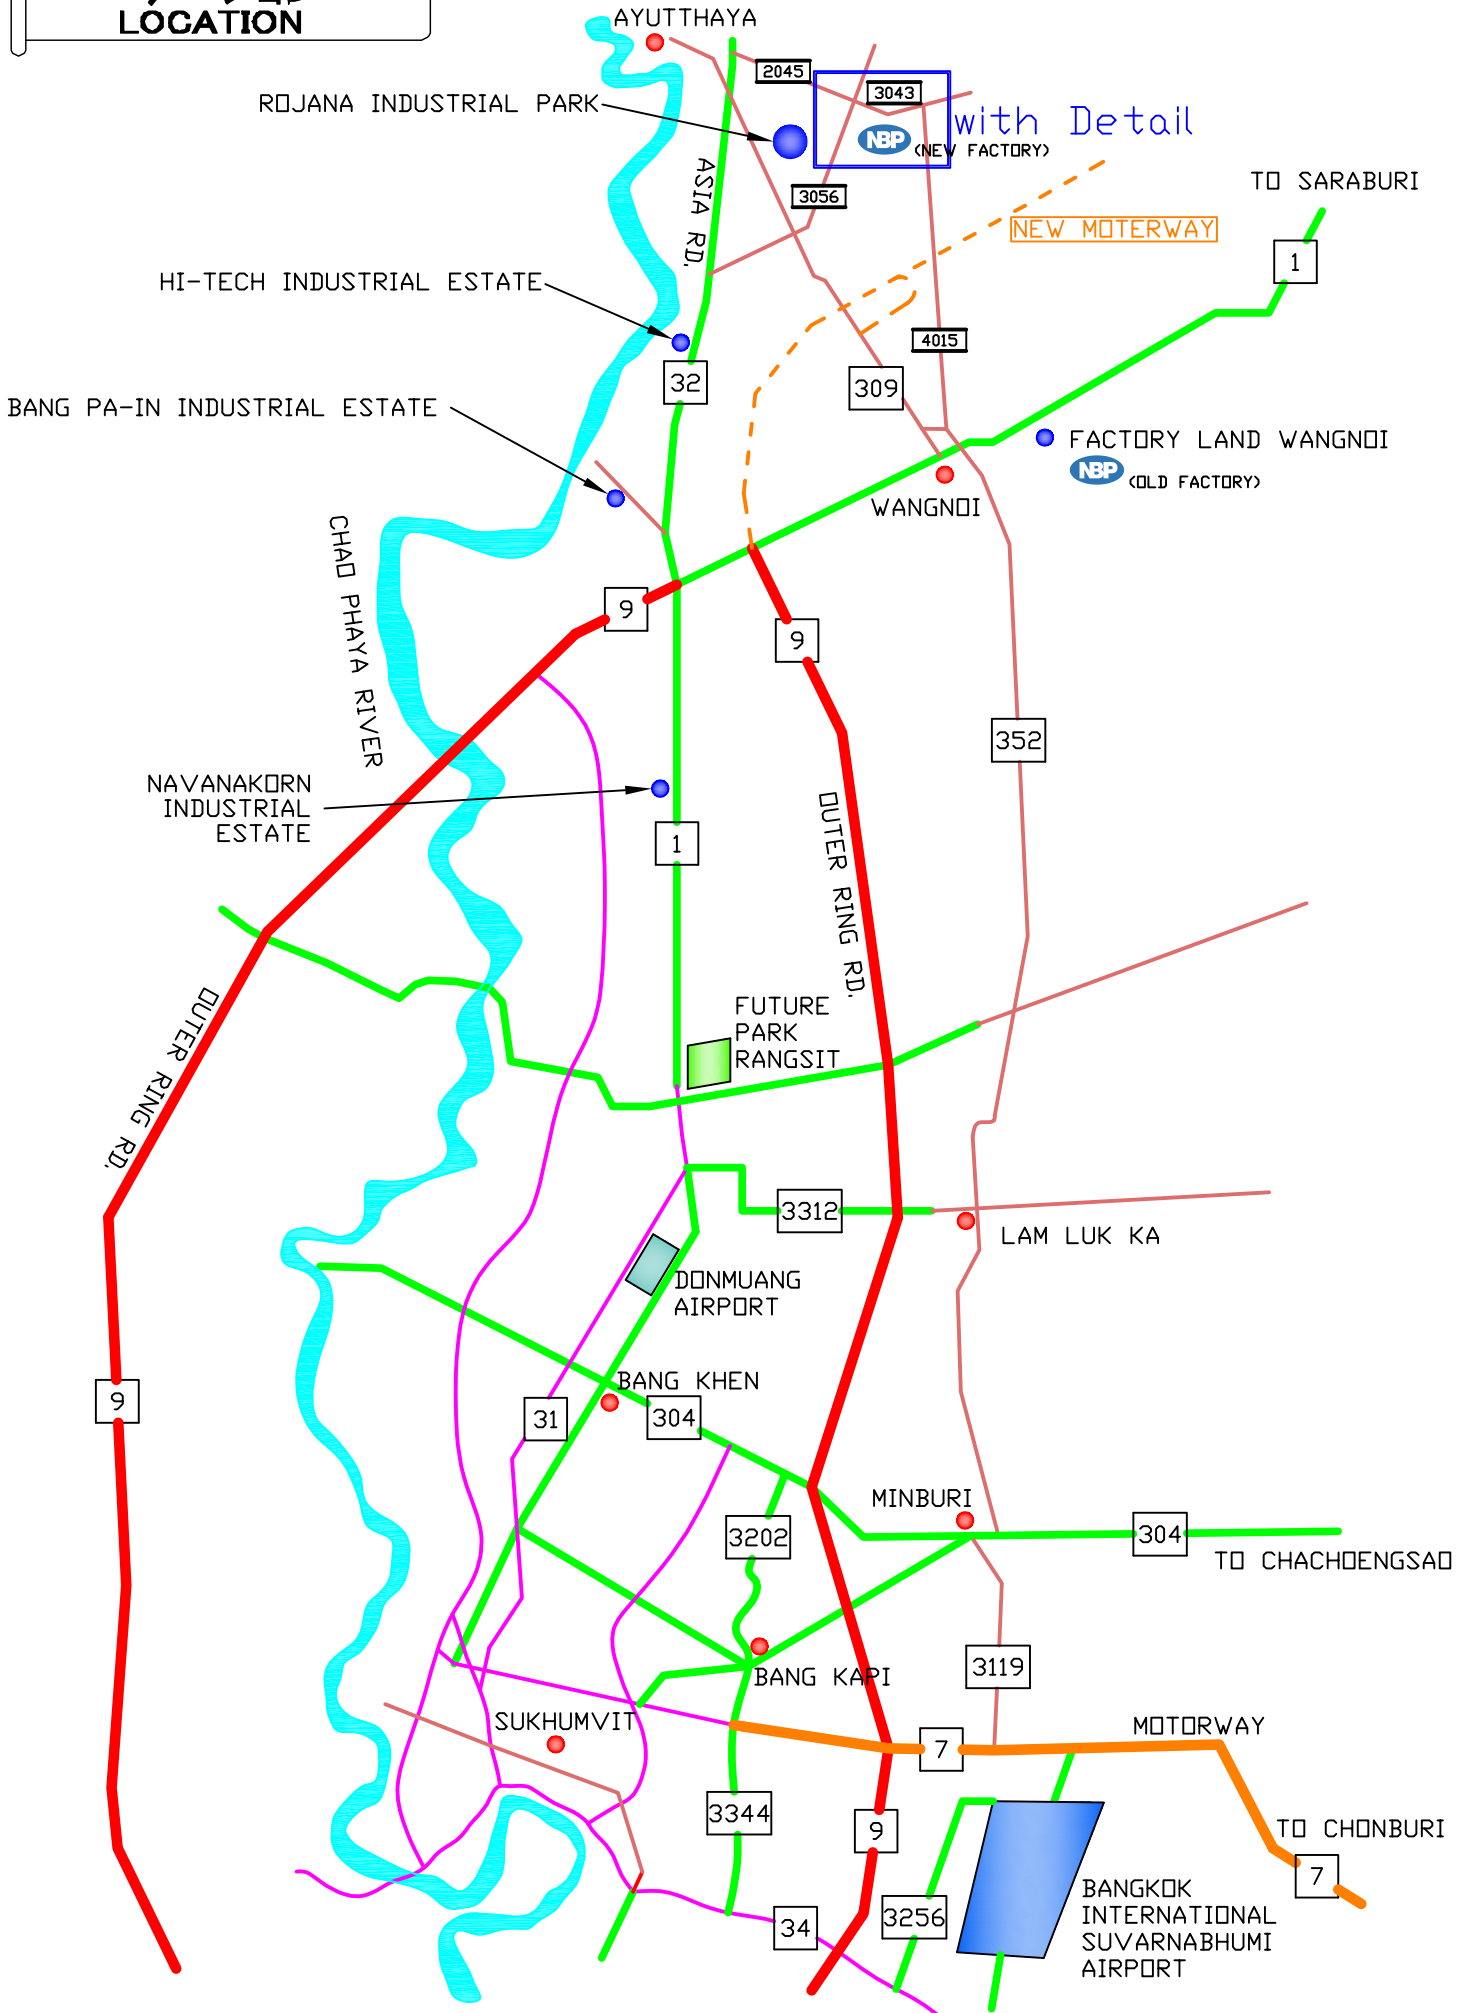

ロケーション
LOCATION

Detail View

Access
80(min) from Bangkok International Airport
80(min) from Bangkok Sukhumvit
120(min) from Amata Nakorn Industrial Estate
40(min) from Navanakorn Industrial Estate