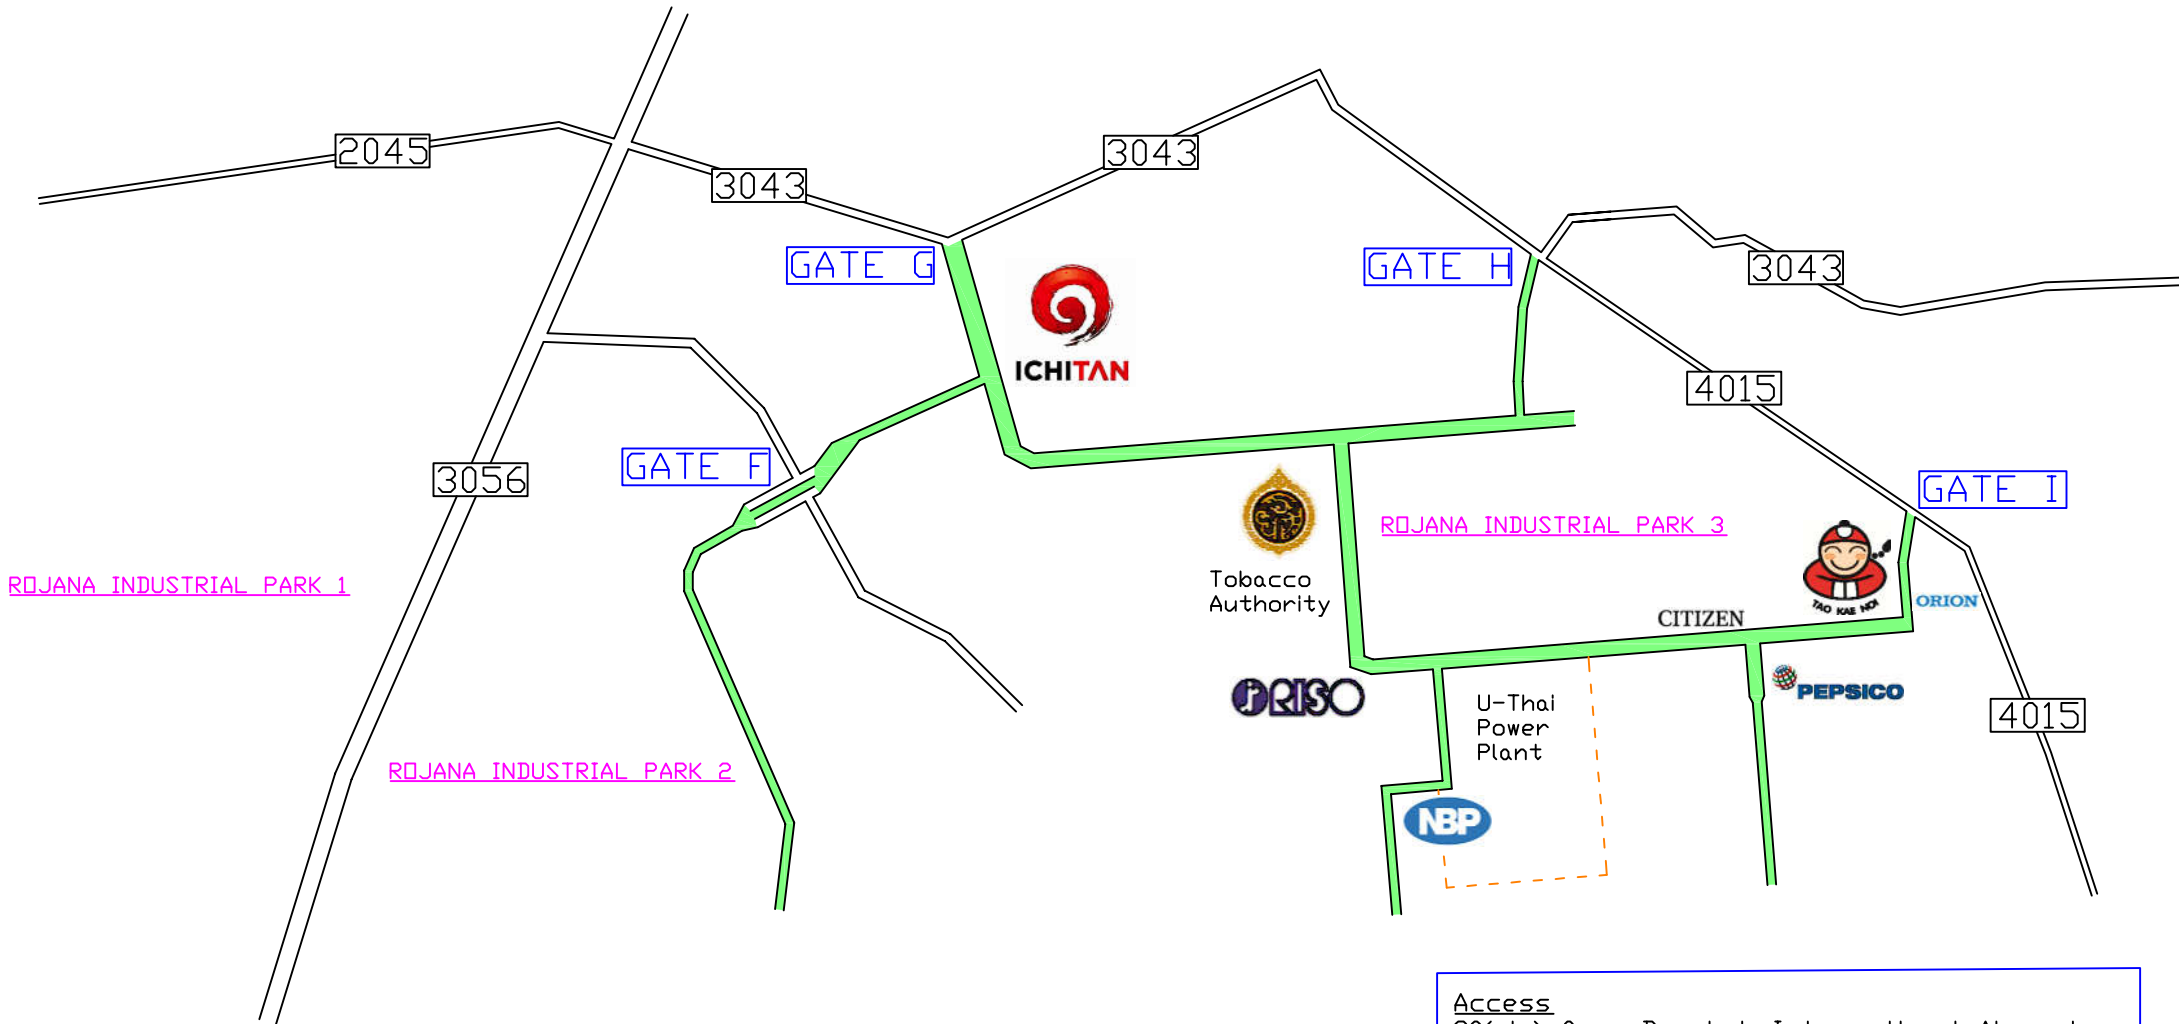

ロケーション
LOCATION

Detail View

Access
80(min) from Bangkok International Airport
80(min) from Bangkok Sukhumvit
120(min) from Amata Nakorn Industrial Estate
40(min) from Navanakorn Industrial Estate